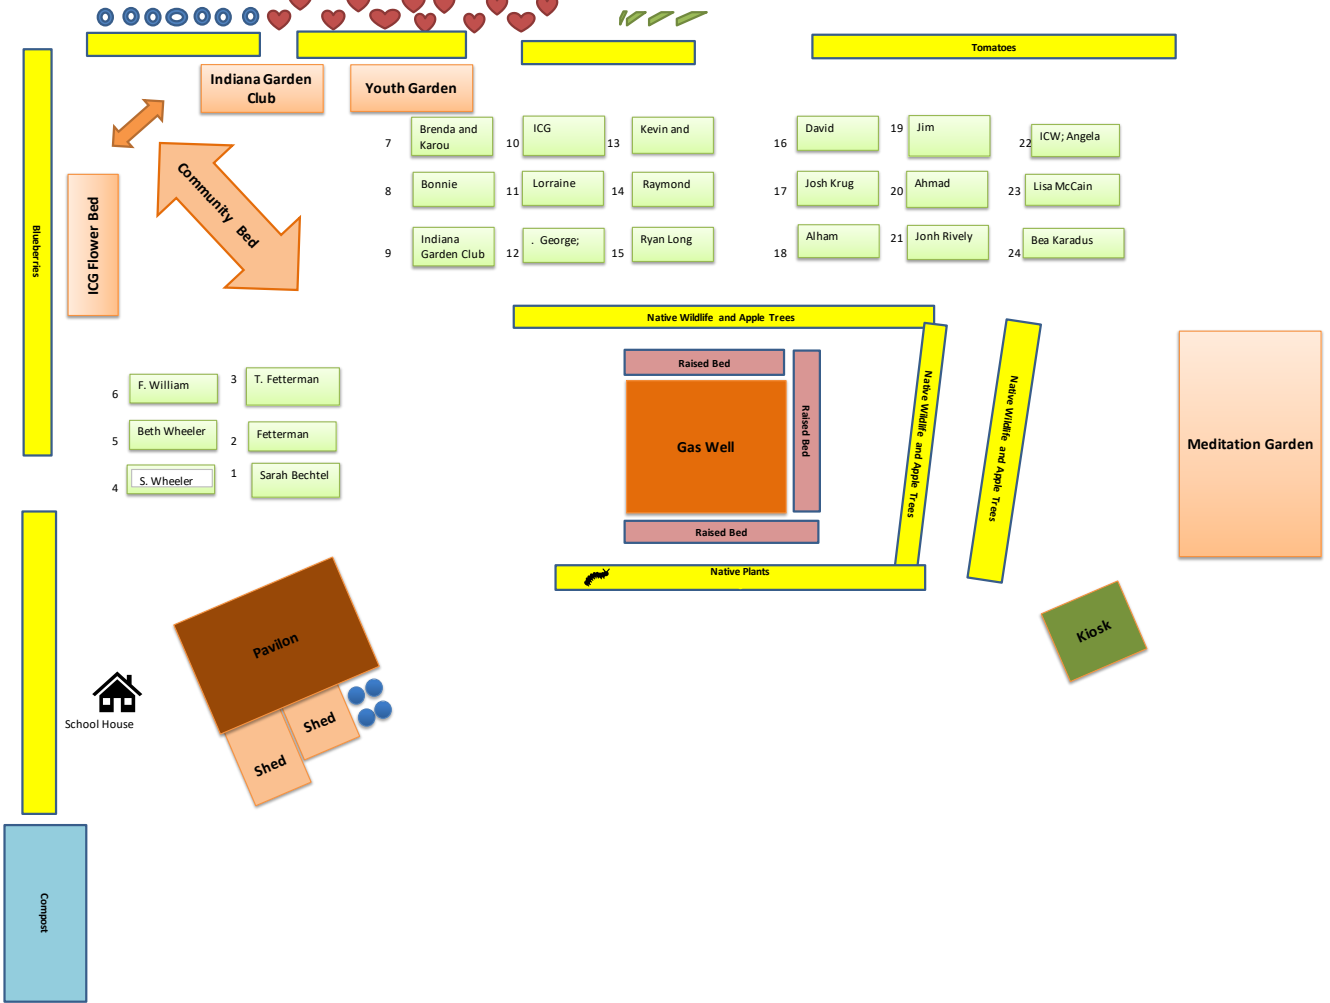

South Sixth Street

ICG Flower Bed

Community Bed

Indiana Garden Club

Youth Garden

Tomatoes

- |   |                     |    |           |    |           |    |           |    |             |    |             |
|---|---------------------|----|-----------|----|-----------|----|-----------|----|-------------|----|-------------|
| 7 | Brenda and Karou    | 10 | ICG       | 13 | Kevin and | 16 | David     | 19 | Jim         | 22 | ICW; Angela |
| 8 | Bonnie              | 11 | Lorraine  | 14 | Raymond   | 17 | Josh Krug | 20 | Ahmad       | 23 | Lisa McCain |
| 9 | Indiana Garden Club | 12 | . George; | 15 | Ryan Long | 18 | Alham     | 21 | Jonh Rively | 24 | Bea Karadus |

Native Plants

Kiosk

Pavilion

Shed

Shed

School House

Compost

Bubblers